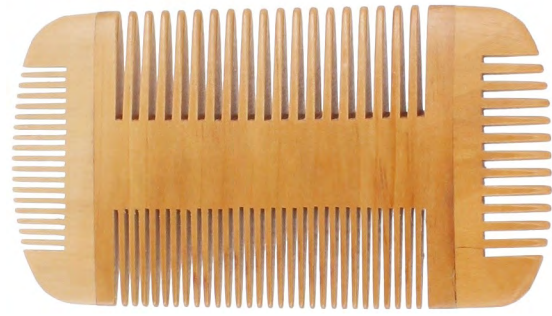

BRH01 Double sided pear wood
beard comb (TP-02-90)