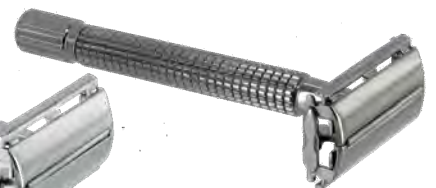

SHV79R Twist bottom chrome Parker razor (TP-15-83)

SHV86R Slim barley cut twist bottom Parker razor (TP-15-83)

SHV64 Safety razor chrome (TP-10-71)

SHV65 Safety razor gunmetal (TP-10-71)

SHV64L Safety razor chrome long handle (TP-14-85)