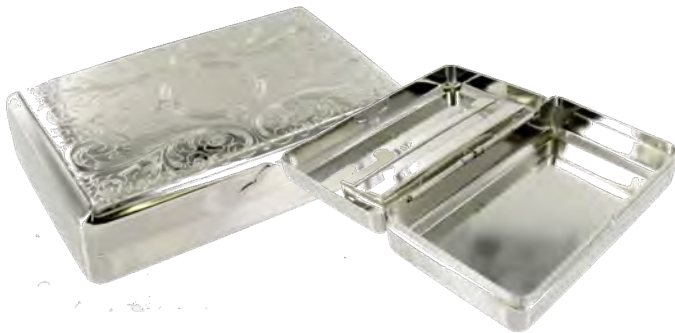

TTP3 Heavy duty tobacco box with paper holder (TP-03-39)