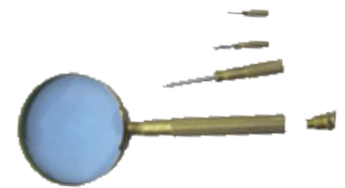

MAG24 5x75mm Brass magnifier with concealed screwdriver set (TP-04-61)