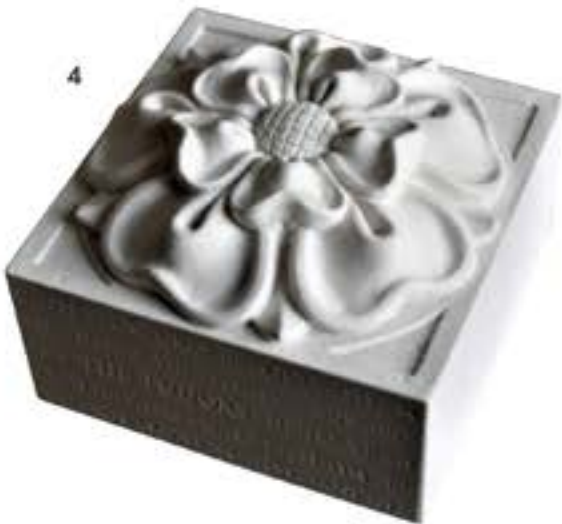

Wonderful Things

Wonderful Things Collection

Height

- | | | |
|---|--------------------------|----------|
| 1 | Cleopatra | 12cm |
| 2 | Seated Anubis Black | 16cm (L) |
| 3 | Nefertiti Bust | 16cm |
| 4 | Ramesses II | 34cm |
| 5 | Black Egyptian Cat Small | 8cm |
| 6 | Black Egyptian Cat Large | 21cm |

7

8

9

10

	Height
7 Akehenaten & Family Plaque	20cm
8 Mask of Tutankhamun Bookend	15cm
9 Egyptian Queen Bust	15cm
10 Birds & Papyrus Plaque	23cm

The Grand Tour

The Grand Tour Collection

Height

- | | | |
|----|---------------------------------|------------|
| 1 | Small Sleeping Lion | 21cm (L) |
| 2 | Small Crouching Lion | 21cm (L) |
| 3 | Classical Foot Paperweight | 18cm (L) |
| 4 | Head of Leda | 21cm |
| 5 | Doric / Ionic Order Bookend Set | 23cm |
| 6 | Night and Day Pair | 15cm (dia) |
| 7 | Corinthian Order Bookend Set | 23cm |
| 8 | Dolphin Desk Ornament | 17cm |
| 9 | Athena Small Bust | 14cm |
| 10 | Hadrian Small Bust | 14cm |
| 11 | Aphrodite Small Bust | 14cm |
| 12 | Roman Lady Figure | 16cm |
| 13 | Corinthian Cube Paperweight | 7cm |
| 14 | Acanthus Leaf Bookend | 17cm |

This is England

6

7

8

9

This is England Collection

Height

1	The Duke of Wellington	13cm
2	Lord Kitchener	14cm
3	Lord Admiral Nelson	12cm
4	Tudor Rose Paperweight	7cm (sq)
5	Hampton Court Palace	16cm
6	The Royal Crescent, Bath	5cm
7	The Cenotaph Memorial	14cm
8	Queen Elizabeth I	13cm
9	'Liberty' commemorative Christmas decoration 1914-18	8cm